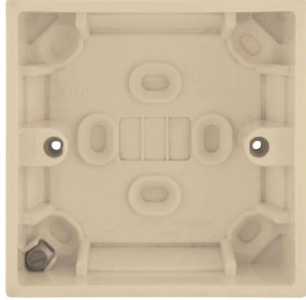

Raised Plate Clipsal Beige

Single Plate Back Box
Plastic 35mm

MR. RESISTOR[®]
Lighting Specialist Est. 1968

E238E BEIGE

Plastic 35mm
Quicklink: Q4787

Single plate plastic back box for switches and sockets requiring a shallow depth of 35mm.

The backbox is made from a high resistance polycarbonate construction

General

Colour Beige
Construction Plastic

Dimensions

Height 88mm
Plate Depth 35mm
Width 88mm