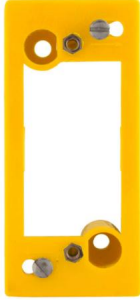

# Raised Plate Clipsal Yellow

Single Plate Architrave Back Box

Plastic 25mm

---

## 701 YELLOW

Plastic 25mm

Quicklink: Q4700

---

### General

Colour Yellow

Construction Plastic

### Dimensions

Height 80mm

Plate Depth 25mm

Width 37mm

Single plate back box for use with single plate architrave switches requiring a shallow depth of 25mm.

The Clipsal range is available in a wide range of sockets and colours. These switches can be used for residential and commercial use.