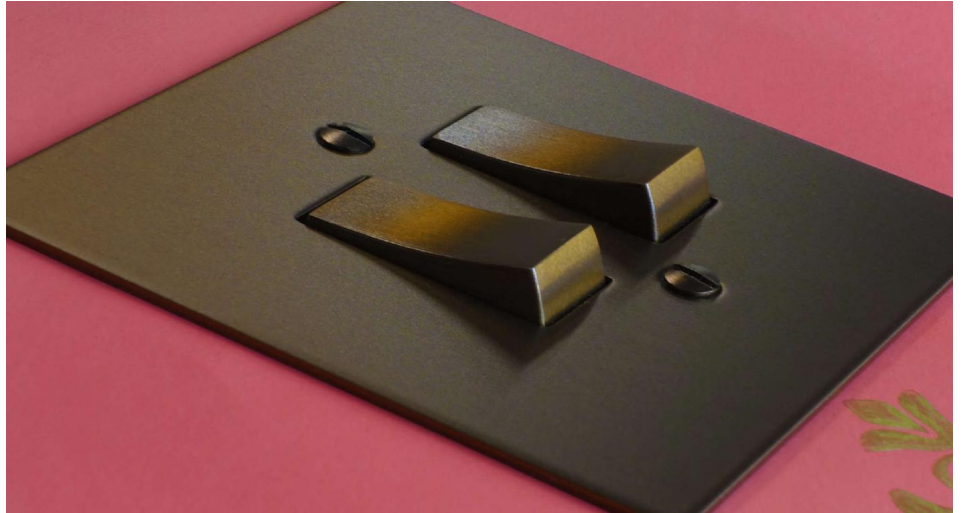

Flat Plate Horizon Antique Bronze

Horizon Square Dolly Switch Module
DP Module Antique Bronze

FOC142BMA

DP Module Antique Bronze
Quicklink: Q46AF

General

Colour Antique Bronze

Electrical

Voltage 240V

The superior quality of the **Horizon faceplate style** in antique bronze has been designed to suit both traditional and contemporary interiors. Produced with square corners, it features **trimless switches** for exceptional product reliability. To ensure design uniformity throughout a project, non-standard accessories can be made to suit requirements.
