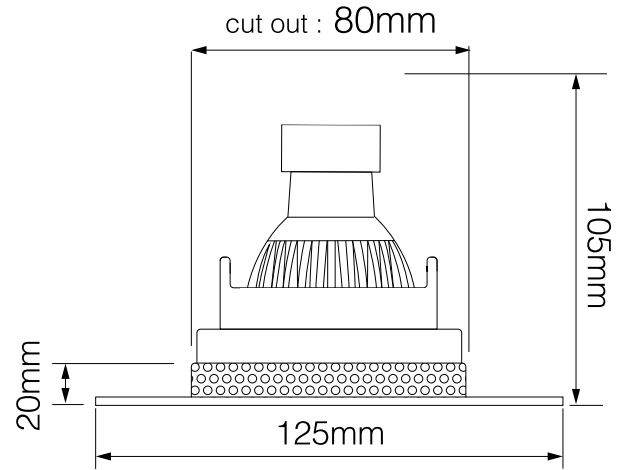

Trimless Downlights with Retro GU10 Lamp