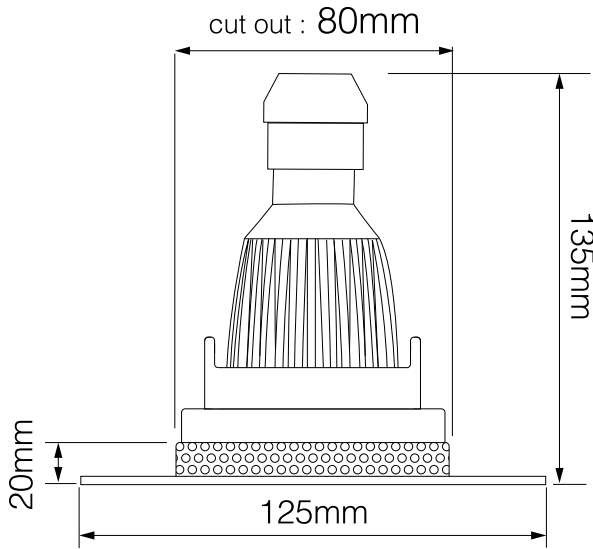

Trimless Round Metal

Trimless Round Adjustable LED GU10 Emergency Kit
Black 9W

Trimless Downlights with Large GU10 Lamp