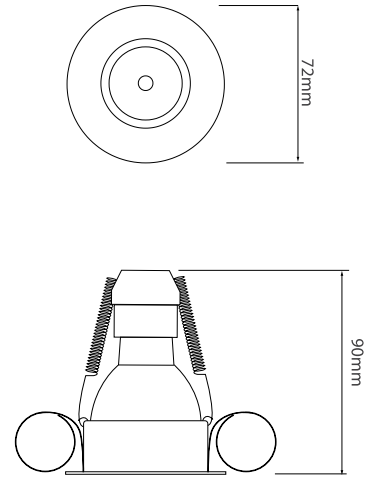

Battery	3 hrs
Emergency Type	Maintained

Dimensions

Cut Out	62mm (Diameter)
Diameter	72mm
Horizontal Rotation	360°
Minimum Ceiling Depth	86mm (Standard LED), 118mm (Long LED)
Pack Diameter	60mm
Pack Length	560mm
Vertical Rotation	30°

Electrical

Maximum Wattage	9W
Voltage	240V

The 50mm Tilting Downlighter holds a 50mm lamp. The downlighter uses a spring retention system for easy installation and lamp changing. The light can be adjusted up to 30° for directional lighting.

Non-Maintained Emergency Lighting: A non-maintained fitting is not illuminated until the event of power failure.

Elegant

Elegant LED Downlight GU10 Emergency Kit
Bronze 9W

Dimensions using our GU10 LED 7W lamps

Dimensions using our GU10 LED 5W Retro lamps

Dimensions using our LED Module

Dimensions using our LED Module