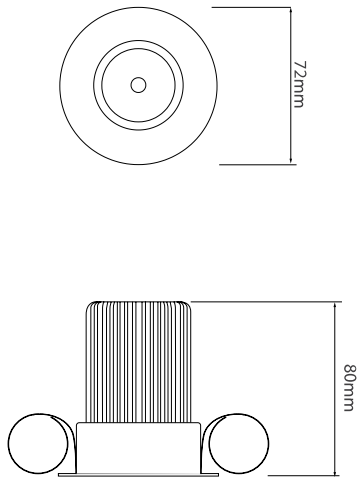

Battery	3 hrs
Emergency Type	Maintained

Dimensions

Cut Out	62mm (Diameter)
Diameter	72mm
Horizontal Rotation	360°
Minimum Ceiling Depth	86mm (Standard LED), 118mm (Long LED)
Pack Diameter	60mm
Pack Length	560mm
Vertical Rotation	30°

Electrical

Maximum Wattage	9W
Voltage	240V

The 50mm Tilting Downlighter holds a 50mm lamp. The downlighter uses a spring retention system for easy installation and lamp changing. The light can be adjusted up to 30° for directional lighting.

Non-Maintained Emergency Lighting: A non-maintained fitting is not illuminated until the event of power failure.

Elegant

Elegant LED Downlight GU10 Emergency Kit
Bronze 9W

Dimensions using our GU10 LED 7W lamps

Dimensions using our GU10 LED 5W Retro lamps

Dimensions using our LED Module

Dimensions using our LED Module