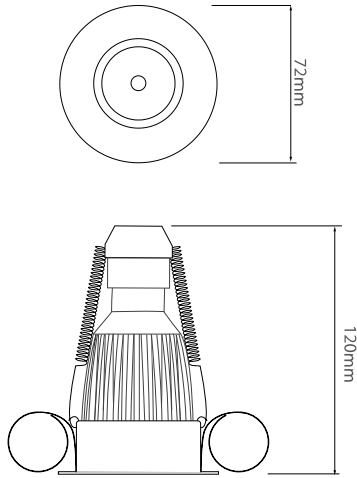

Battery	3 hrs
Emergency Type	Maintained

Dimensions

Cut Out	62mm (Diameter)
Diameter	72mm
Horizontal Rotation	360°
Minimum Ceiling Depth	86mm (Standard LED), 118mm (Long LED)
Pack Diameter	60mm
Pack Length	560mm
Vertical Rotation	30°

Electrical

Maximum Wattage	9W
Voltage	240V

The 50mm Tilting Downlighter holds a 50mm lamp. The downlighter uses a spring retention system for easy installation and lamp changing. The light can be adjusted up to 30° for directional lighting.

Dimensions using our GU10 LED 5W Retro lamps

Dimensions using our LED Module

Dimensions using our LED Module