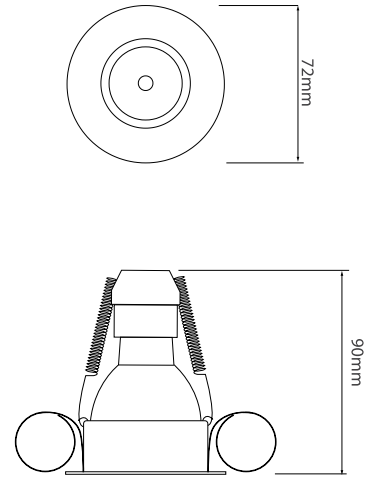

Dimensions

Cut Out	62mm (Diameter)
Diameter	72mm
Horizontal Rotation	360°
Minimum Ceiling Depth	86mm (Standard LED), 118mm (Long LED)
Pack Diameter	60mm
Pack Length	560mm
Vertical Rotation	30°

Electrical

Maximum Wattage	9W
Voltage	240V

The 50mm Tilting Downlighter holds a 50mm lamp. The downlighter uses a spring retention system for easy installation and lamp changing. The light can be adjusted up to 30° for directional lighting.

Non-Maintained Emergency Lighting: A non-maintained fitting is not illuminated until the event of power failure.

Elegant

Elegant LED Downlight GU10 Emergency Kit
Chrome 9W

Dimensions using our GU10 LED 7W lamps

Dimensions using our GU10 LED 5W Retro lamps

Dimensions using our LED Module

Dimensions using our LED Module