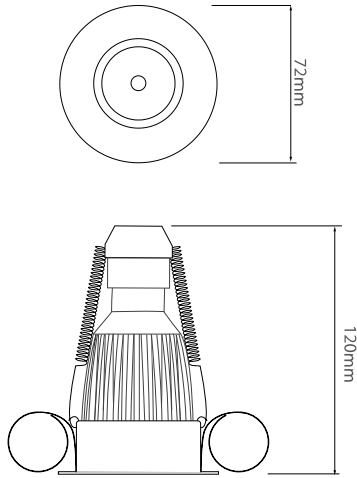

Dimensions

Cut Out	62mm (Diameter)
Diameter	72mm
Horizontal Rotation	360°
Minimum Ceiling Depth	86mm (Standard LED), 118mm (Long LED)
Pack Diameter	60mm
Pack Length	560mm
Vertical Rotation	30°

Electrical

Maximum Wattage	9W
Voltage	240V

The 50mm Tilting Downlighter holds a 50mm lamp. The downlighter uses a spring retention system for easy installation and lamp changing. The light can be adjusted up to 30° for directional lighting.

Dimensions using our GU10 LED 5W Retro lamps

Dimensions using our LED Module

Dimensions using our LED Module