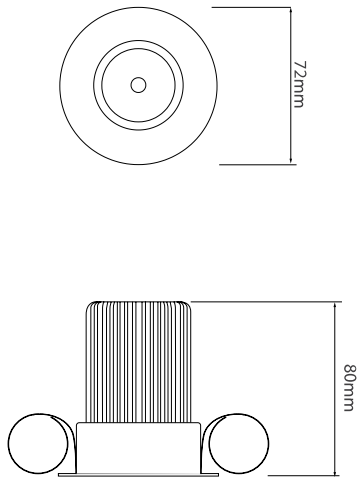

Dimensions

Cut Out	62mm (Diameter)
Diameter	72mm
Horizontal Rotation	360°
Minimum Ceiling Depth	86mm (Standard LED), 118mm (Long LED)
Pack Diameter	60mm
Pack Length	560mm
Vertical Rotation	30°

Electrical

Maximum Wattage	9W
Voltage	240V

The 50mm Tilting Downlighter holds a 50mm lamp. The downlighter uses a spring retention system for easy installation and lamp changing. The light can be adjusted up to 30° for directional lighting.

Non-Maintained Emergency Lighting: A non-maintained fitting is not illuminated until the event of power failure.

Elegant

Elegant LED Downlight GU10 Emergency Kit
Chrome 9W

Dimensions using our GU10 LED 7W lamps

Dimensions using our GU10 LED 5W Retro lamps

Dimensions using our LED Module

Dimensions using our LED Module