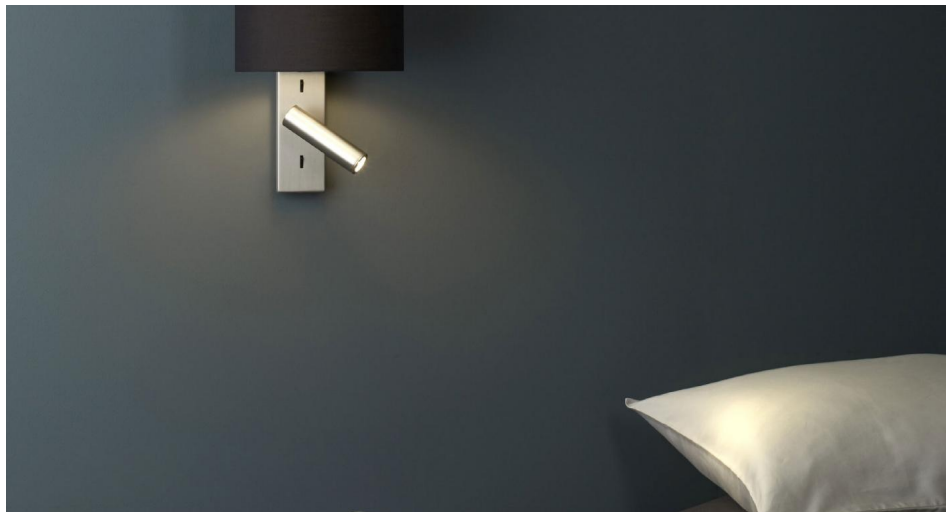

Ravello

Ravello LED Reading Light Wall Light 240V

Bronze 40W / Reading 3W LED

RAVELLO 1222020

Bronze 40W / Reading 3W LED

Quicklink: Q459F

General

Cap	ES / E27
Colour	Bronze
Construction	Steel
Dimmable	No
IP Rating	IP20
Weight	1.69kg

Dimensions

Depth	255mm
Height	350mm
Width	200mm

Electrical

Maximum Wattage	40W
Voltage	240V

This sleek and stylish wall light features a modern design that will complement any room in your home. **The Ravello LED Reader Wall Light** is finished in high-quality materials, with a built-in adjustable reading lamp that provides a warm 2700K colour temperature light. The light is dimmable and compatible with most standard dimmer switches.

The Ravello LED Reader wall light is a perfect addition to any reading nook, bedroom or living room. It is designed to be mounted on the wall, making it easy to install and use. A max 60W ES/E27 lamp is required, but not included. Additionally, **a shade (sold separately) can be added to complete the fitting**. Different colours and models are available in the Ravello range, allowing you to find the perfect match for your home.