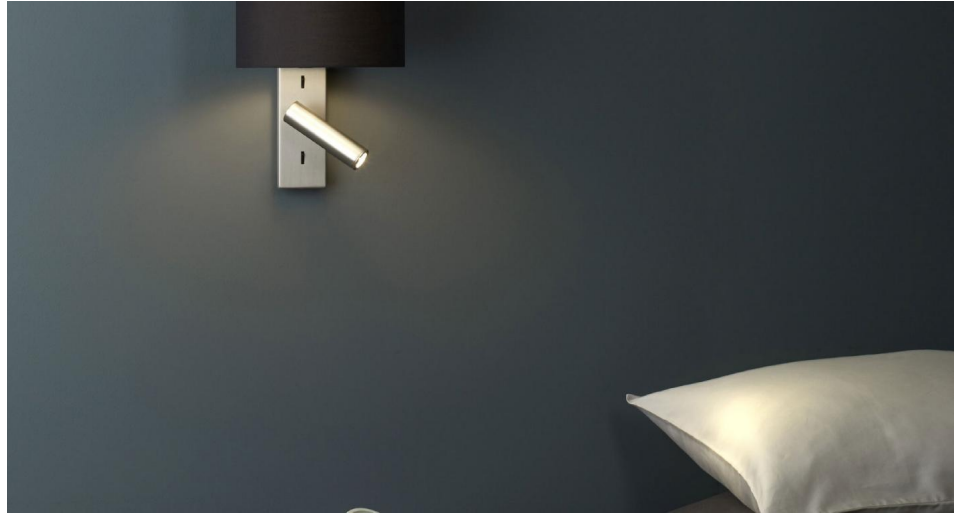

Ravello

Ravello LED Reading Light Wall Light 240V
Polished Chrome 40W / Reading 3W LED

RAVELLO 1222018

Polished Chrome 40W / Reading 3W LED
Quicklink: Q459B

General

Cap	ES / E27
Colour	Chrome
Construction	Steel
Dimmable	No
IP Rating	IP20
Weight	1.69kg

Dimensions

Depth	255mm
Height	350mm
Width	200mm

Electrical

Maximum Wattage	40W
Voltage	240V

This sleek and stylish wall light features a modern design that will complement any room in your home. **The Ravello LED Reader Wall Light** is finished in high-quality materials, with a built-in adjustable reading lamp that provides a warm 2700K colour temperature light. The light is dimmable and compatible with most standard dimmer switches.

The Ravello LED Reader wall light is a perfect addition to any reading nook, bedroom or living room. It is designed to be mounted on the wall, making it easy to install and use. A max 60W ES/E27 lamp is required, but not included. Additionally, **a shade (sold separately) can be added to complete the fitting.** Different colours and models are available in the Ravello range, allowing you to find the perfect match for your home.

Ravello

Ravello LED Reading Light Wall Light 240V
Polished Chrome 40W / Reading 3W LED