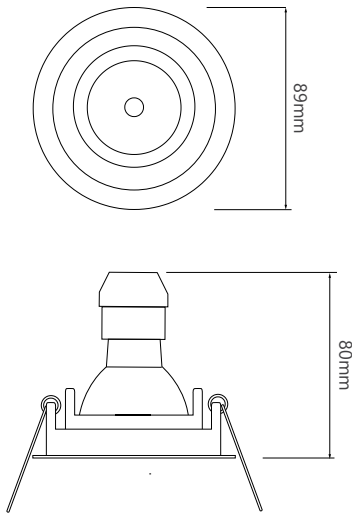

Dimensions

Cut Out	82mm (Diameter)
Horizontal Rotation	350°
Minimum Ceiling Depth	80mm

Electrical

Energy Efficiency Rating	A
Maximum Wattage	50W
Power Factor	0.95
Voltage	240V

Light Characteristics

Colour Rendering Index	80
Halogen Equivalent Wattage	50W

The Rock 'n' Roll LED Reality GU10 is a fully adjustable downlight complete with a Rock 'n' Roll IP55 Conversion Ring.

When fitted the outer ring is permanently attached to the ceiling while the two inner rings, which form one unit, can easily be pulled out to reveal the lampholder. This makes lamp replacement effortlessly simple.

Replace the inner ring of the Rock 'n' Roll 50 downlight fixture with this IP55 rated Glass covered inner ring enabling the downlight fixture to be installed in a bathroom.

Rock 'n' Roll

Rock 'n' Roll 50 Round IP55 Conversion Ring Kit
50W

Dimensions using our GU10 LED 5W Retro lamps

Dimensions using our LED Module

Dimensions using our GU10 LED 7W Large lamps