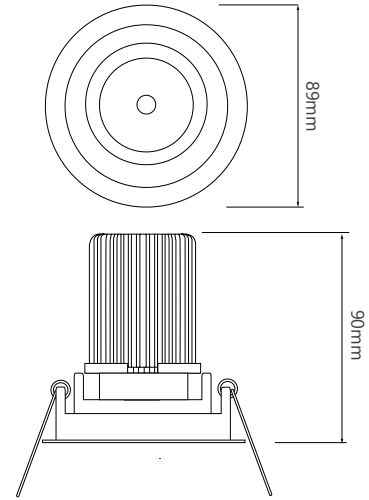

Dimensions

Cut Out	82mm (Diameter)
Horizontal Rotation	350°
Minimum Ceiling Depth	80mm

Electrical

Energy Efficiency Rating	A
Maximum Wattage	50W
Power Factor	0.95
Voltage	240V

Light Characteristics

Colour Rendering Index	80
Halogen Equivalent Wattage	50W

The Rock 'n' Roll LED Reality GU10 is a fully adjustable downlight complete with a Rock 'n' Roll IP55 Conversion Ring.

When fitted the outer ring is permanently attached to the ceiling while the two inner rings, which form one unit, can easily be pulled out to reveal the lampholder. This makes lamp replacement effortlessly simple.

Replace the inner ring of the Rock 'n' Roll 50 downlight fixture with this IP55 rated Glass covered inner ring enabling the downlight fixture to be installed in a bathroom.

Rock 'n' Roll

Rock 'n' Roll 50 Round IP55 Conversion Ring Kit
50W

Dimensions using our GU10 LED 5W Retro lamps

Dimensions using our LED Module

Dimensions using our GU10 LED 7W Large lamps