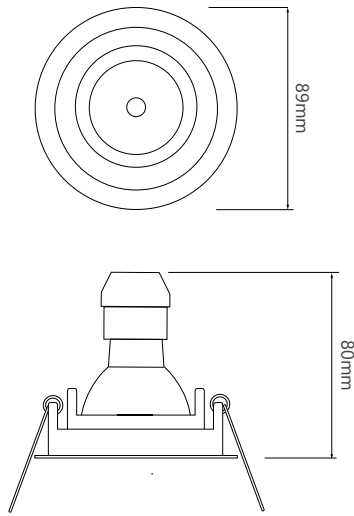

### Dimensions

Cut Out	82mm (Diameter)
Horizontal Rotation	350°
Minimum Ceiling Depth	80mm

### Light Characteristics

Colour Rendering Index	80
Halogen Equivalent Wattage	50W

The Rock 'n' Roll LED Reality GU10 is a fully adjustable downlight complete with a Rock 'n' Roll IP55 Conversion Ring.

When fitted the outer ring is permanently attached to the ceiling while the two inner rings, which form one unit, can easily be pulled out to reveal the lampholder. This makes lamp replacement effortlessly simple.

Replace the inner ring of the Rock 'n' Roll 50 downlight fixture with this IP55 rated Glass covered inner ring enabling the downlight fixture to be installed in a bathroom.

Dimensions using our GU10 LED 5W Retro lamps

Dimensions using our LED Module

Dimensions using our GU10 LED 7W Large lamps