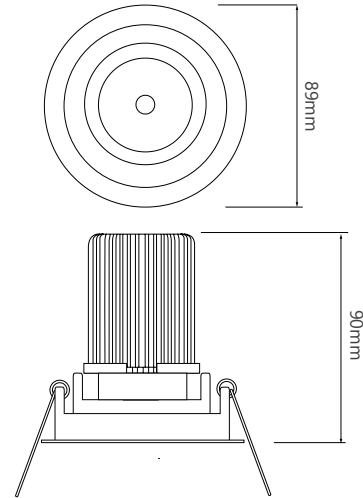

### Dimensions

Cut Out	82mm (Diameter)
Horizontal Rotation	350°
Minimum Ceiling Depth	80mm

### Light Characteristics

Colour Rendering Index	80
Halogen Equivalent Wattage	50W

The Rock 'n' Roll LED Reality GU10 is a fully adjustable downlight complete with a Rock 'n' Roll IP55 Conversion Ring.

When fitted the outer ring is permanently attached to the ceiling while the two inner rings, which form one unit, can easily be pulled out to reveal the lampholder. This makes lamp replacement effortlessly simple.

Replace the inner ring of the Rock 'n' Roll 50 downlight fixture with this IP55 rated Glass covered inner ring enabling the downlight fixture to be installed in a bathroom.

Dimensions using our GU10 LED 5W Retro lamps

Dimensions using our LED Module

Dimensions using our GU10 LED 7W Large lamps