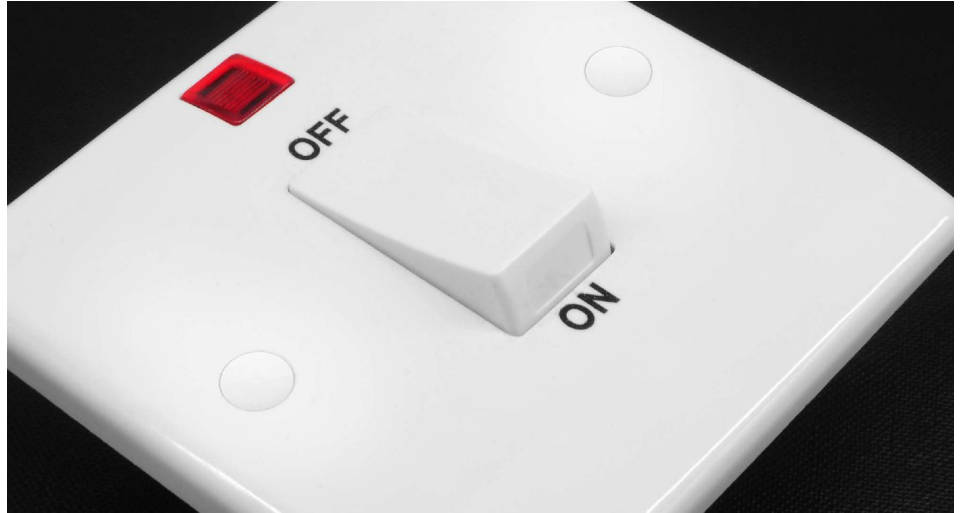

# Raised Plate Sleek Plastic

Rocker Switch Module  
Intermediate Switch Primed White

---

## SWH INT MODULE

Intermediate Switch Primed White  
Quicklink: Q44EB

---

### Electrical

Voltage 240V

The **Flat Plate Primed White** finish is designed to be painted to help the plate merge with the interior colour scheme.

Ideally suited to walls using flat colour or paint effects, special finishes, polishes or specialist paints. Produced with square corners, it features **trimless inserts** for exceptional product reliability.