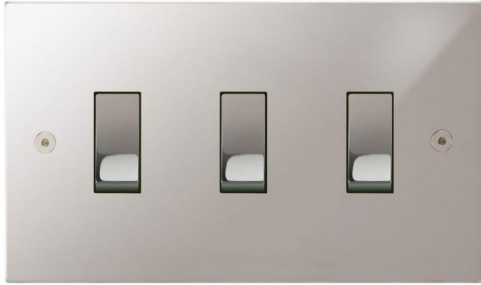

Flat Plate Horizon Polished Steel

Horizon Square Rocker Switch

3 gang 20 amp 2 way Polished Stainless Steel

MRTPSRSW3 INT

3 gang 20 amp 2 way Polished Stainless Steel

Steel

Quicklink: Q447B

The superior quality of the **Horizon faceplate style** has been designed to suit both traditional and contemporary interiors. Produced with square corners, it features **trimless switches** for exceptional product reliability. To ensure design uniformity throughout a project, non-standard accessories can be made to suit requirements.

General

Colour Polished Steel

Construction Polished Stainless Steel

Dimensions

Plate Depth 1.5mm

Electrical

Amperage 20A

Voltage 240V