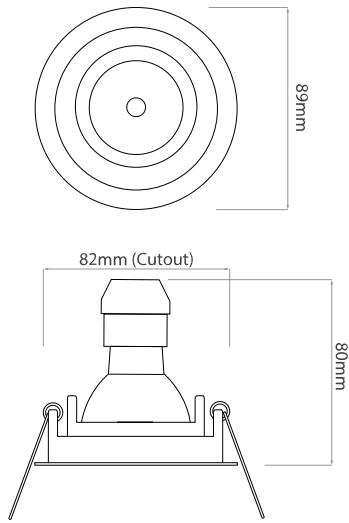

### Dimensions

Cut Out	82mm (Diameter)
Diameter	89mm
Horizontal Rotation	350°
Minimum Ceiling Depth	76mm (Standard LED), 108mm (Long LED)
Vertical Rotation	30°

### Electrical

Maximum Wattage	50W
Voltage	240V

The Rock 'n' Roll adjustable downlight has an inner and middle ring that tilts through 30° and rotates through 350° respectively. A combination that allows you full control over the direction of the light source.

When fitted the outer ring is permanently attached to the ceiling while the two inner rings, which form one unit, can easily be pulled out to reveal the lampholder. This makes lamp replacement effortlessly simple.

# Rock 'n' Roll

Rock 'n' Roll GU10 240V  
50W Black

---

Dimensions using our GU10 LED 5W Retro lamps

Dimensions using our GU10 LED 7W Large lamps

Dimensions using our LED Module

Dimensions using our LED Module