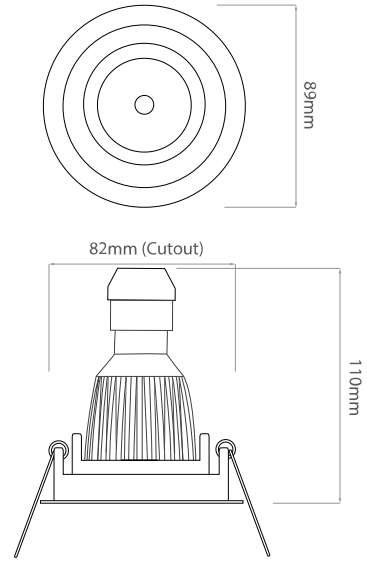

### Dimensions

Cut Out	82mm (Diameter)
Diameter	89mm
Horizontal Rotation	350°
Minimum Ceiling Depth	76mm (Standard LED), 108mm (Long LED)
Vertical Rotation	30°

### Electrical

Maximum Wattage	50W
Voltage	240V

The Rock 'n' Roll adjustable downlight has an inner and middle ring that tilts through 30° and rotates through 350° respectively. A combination that allows you full control over the direction of the light source.

When fitted the outer ring is permanently attached to the ceiling while the two inner rings, which form one unit, can easily be pulled out to reveal the lampholder. This makes lamp replacement effortlessly simple.

# Rock 'n' Roll

Rock 'n' Roll GU10 240V  
50W Black

---

Dimensions using our GU10 LED 5W Retro lamps

Dimensions using our GU10 LED 7W Large lamps

Dimensions using our LED Module

Dimensions using our LED Module