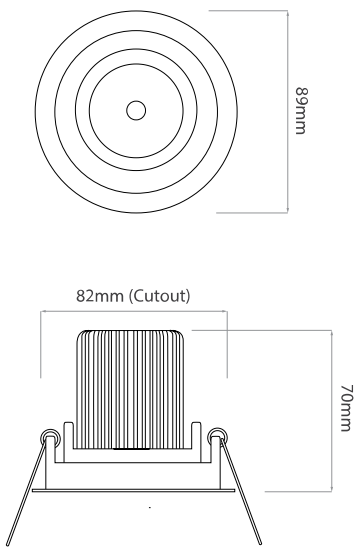

### Dimensions

Cut Out	82mm (Diameter)
Diameter	89mm
Horizontal Rotation	350°
Minimum Ceiling Depth	76mm (Standard LED), 108mm (Long LED)
Vertical Rotation	30°

### Electrical

Maximum Wattage	50W
Voltage	240V

The Rock 'n' Roll adjustable downlight has an inner and middle ring that tilts through 30° and rotates through 350° respectively. A combination that allows you full control over the direction of the light source.

When fitted the outer ring is permanently attached to the ceiling while the two inner rings, which form one unit, can easily be pulled out to reveal the lampholder. This makes lamp replacement effortlessly simple.

# Rock 'n' Roll

Rock 'n' Roll GU10 240V  
50W Black

---

Dimensions using our GU10 LED 5W Retro lamps

Dimensions using our GU10 LED 7W Large lamps

Dimensions using our LED Module

Dimensions using our LED Module