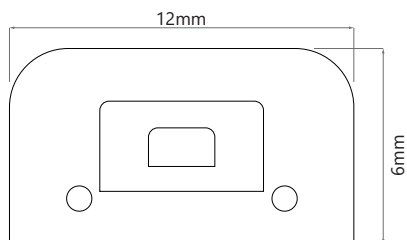

LED Tape 3W 240V V2

LED Tape 240V V2 1m (60xSMD 2835 LEDs/m)

3W 4000K Cool White

Without End Cap