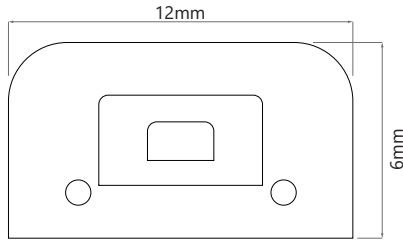

LED Tape 3W 240V V2

LED Tape 240V V2 1m (60xSMD 2835 LEDs/m)
3W 4000K Cool White

MR. RESISTOR®
Lighting Specialist Est. 1968

Without End Cap