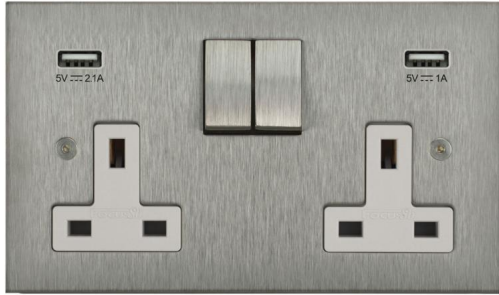

Flat Plate Horizon Satin Stainless

Horizon Square Switched Socket Outlet with USB Chargers
2 gang 13 amp Satin Stainless Steel

MRTSSSK2+USB WHT

2 gang 13 amp Satin Stainless Steel
Quicklink: Q43C5

General

Colour Stainless Steel
Construction Stainless Steel

Dimensions

Height 86mm
Plate Depth 1.5mm
Width 146mm

Electrical

Amperage 13A
Voltage 240V

The superior quality of the **Horizon faceplate style** has been designed to suit both traditional and contemporary interiors. Produced with square corners, it features **trimless switches** for exceptional product reliability. To ensure design uniformity throughout a project, non-standard accessories can be made to suit requirements.

13 amp single socket featuring a 2 amp USB port at 5V.

Features

- Two USB Ports
- Port one rated 2.1 amp at 5V
- Port two rated 1 amp at 5V
- Max output of 3.1 amp
- 2 x 13 amp sockets - 240V rated
- CE tested and marked