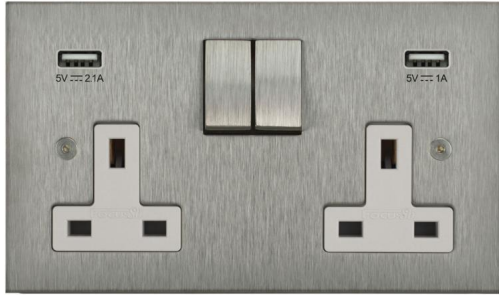

# Flat Plate Horizon Satin Stainless

Horizon Square Switched Socket Outlet with USB Chargers  
2 gang 13 amp Satin Stainless Steel

**MR. RESISTOR**<sup>®</sup>  
Lighting Specialist Est. 1968

## MRTSSSK2+USB WHT

2 gang 13 amp Satin Stainless Steel  
Quicklink: Q43C5

### Dimensions

Height 86mm  
Plate Depth 1.5mm  
Width 146mm

### Electrical

Amperage 13A  
Voltage 240V

The superior quality of the **Horizon faceplate style** has been designed to suit both traditional and contemporary interiors. Produced with square corners, it features **trimless switches** for exceptional product reliability. To ensure design uniformity throughout a project, non-standard accessories can be made to suit requirements.