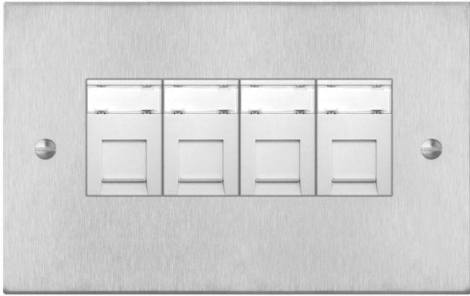

# Flat Plate Horizon Satin Stainless

Horizon Square Communications Socket  
2 gang RJ45 cat 6 Satin Stainless Steel

---

## MRSSRJ454

2 gang RJ45 cat 6 Satin Stainless Steel  
Quicklink: Q43B9

---

The superior quality of the **Horizon faceplate style** has been designed to suit both traditional and contemporary interiors. Produced with square corners, it features **trimless switches** for exceptional product reliability. To ensure design uniformity throughout a project, non-standard accessories can be made to suit requirements.

### Dimensions

Height                    86mm  
Plate Depth              1.5mm  
Width                      146mm