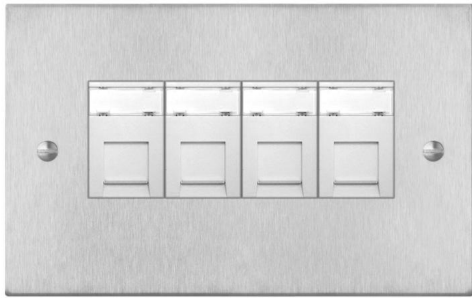

# Flat Plate Horizon Satin Stainless

Horizon Square Communications Socket  
2 gang RJ45 cat 6 Satin Stainless Steel

**MR. RESISTOR**<sup>®</sup>  
Lighting Specialist Est. 1968

## MRSSRJ454

2 gang RJ45 cat 6 Satin Stainless Steel  
Quicklink: Q43B9

The superior quality of the **Horizon faceplate style** has been designed to suit both traditional and contemporary interiors. Produced with square corners, it features **trimless switches** for exceptional product reliability. To ensure design uniformity throughout a project, non-standard accessories can be made to suit requirements.

### Dimensions

Height                    86mm  
Plate Depth              1.5mm  
Width                      146mm