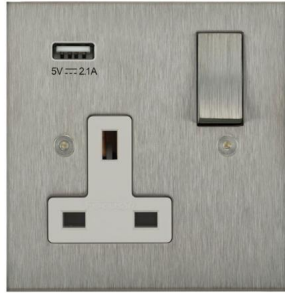

# Flat Plate Horizon Satin Stainless

Horizon Square Switched Socket Outlet with USB-A Charger  
1 gang 13 amp Satin Stainless Steel

## MRTSSSK1+USB

1 gang 13 amp Satin Stainless Steel  
Quicklink: Q438C

### Dimensions

Length 86mm  
Plate Depth 1.5mm  
Width 86mm

### Electrical

Amperage 13A  
Voltage 240V

The superior quality of the **Horizon faceplate style** has been designed to suit both traditional and contemporary interiors. Produced with square corners, it features **trimless switches** for exceptional product reliability. To ensure design uniformity throughout a project, non-standard accessories can be made to suit requirements.