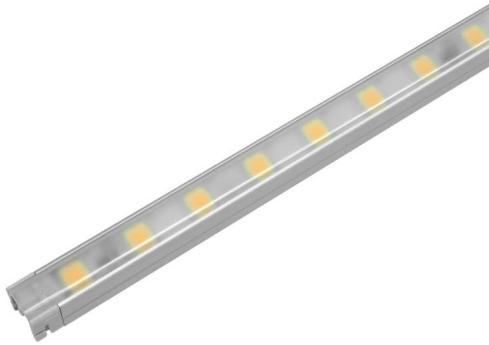

LED FLX Stix NDV (Diva-2) Dimmable

LED Linear Light FLX Stix NDV (Diva 2) Cool White 4000K 24V 100mm
1W 75 lm

NDV1A4B24M 4000

1W 75 lm

Quicklink: Q432A

The LED Diva2 is a slender fixture that fits almost anywhere and is perfect for showcases and retail cabinet displays. It's a little light that packs a big punch and is easy to install with a quick connection system. The Diva can be fixed by either magnets or clips both provided with the fitting.

Key Features

- Dark spot free at the linking point
- Eco friendly product
- Super slim size
- Various mounting method

General

Colour	White
Construction	Plastic
Dimmable	Yes
IP Rating	IP20

Dimmable	Yes
Maximum Connection	55W
Operating Temperature	0°C ~ 40°C

Dimensions

Height	9mm
Length	100mm
Width	11mm

Electrical

Maximum Wattage	1W
Voltage	24V DC

Light Characteristics

Colour Rendering Index	80
Colour Temperature	4000K Cool White
Lumens	75 lm
Lumens Per Metre	750 lm/m
Lumens Per Watt	75 lm/W
Watts Per Metre	10 W/m

LED FLX Stix NDV (Diva-2) Dimmable

LED Linear Light FLX Stix NDV (Diva 2) Cool White 4000K 24V 100mm
1W 75 lm

Fixture with flat diffuser

Fixture with round diffuser

Fixture with square diffuser