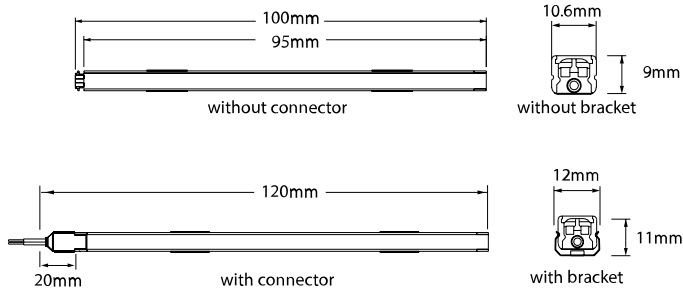

LED FLX Stix NDV (Diva-2) Dimmable

LED Linear Light FLX Stix NDV (Diva 2) Cool White 4000K 24V 100mm
1W 75 lm

Fixture with flat diffuser