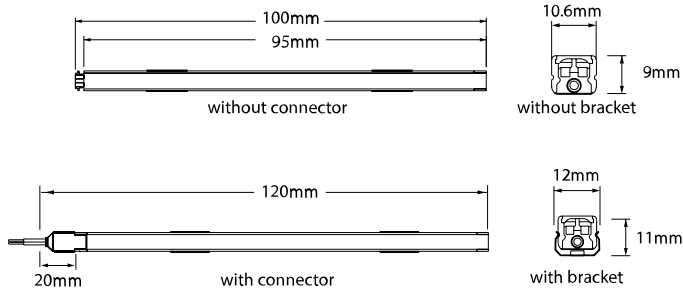

LED FLX Stix NDV (Diva-2) Dimmable

LED Linear Light FLX Stix NDV (Diva 2) Cool White 4000K 24V 100mm
1W 75 lm

MR. RESISTOR®
Lighting Specialist Est. 1968

Fixture with flat diffuser