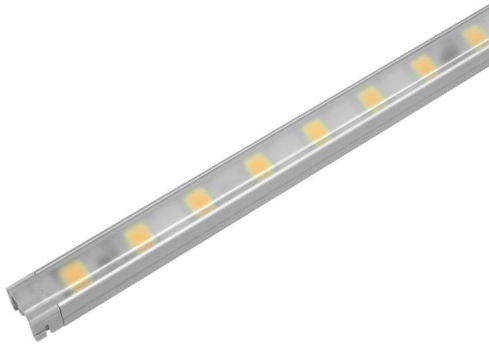

LED FLX Stix NDV (Diva-2) Dimmable

LED Linear Light FLX Stix NDV (Diva 2) Cool White 4000K 24V 100mm
1W 75 lm

MR. RESISTOR[®]
Lighting Specialist Est. 1968

NDV1A4B24M 4000

1W 75 lm

Quicklink: Q432A

The LED Diva2 is a slender fixture that fits almost anywhere and is perfect for showcases and retail cabinet displays. It's a little light that packs a big punch and is easy to install with a quick connection system. The Diva can be fixed by either magnets or clips both provided with the fitting.

Key Features

- Dark spot free at the linking point
- Eco friendly product
- Super slim size
- Various mounting method

General

| | |
|--------------|---------|
| Colour | White |
| Construction | Plastic |
| Dimmable | Yes |
| IP Rating | IP20 |

| | |
|-----------------------|------------|
| Dimmable | Yes |
| Maximum Connection | 55W |
| Operating Temperature | 0°C ~ 40°C |

Dimensions

| | |
|--------|-------|
| Height | 9mm |
| Length | 100mm |
| Width | 11mm |

LED FLX Stix NDV (Diva-2) Dimmable

LED Linear Light FLX Stix NDV (Diva 2) Cool White 4000K 24V 100mm
1W 75 lm

MR. RESISTOR[®]
Lighting Specialist Est. 1968

Fixture with flat diffuser

Fixture with round diffuser