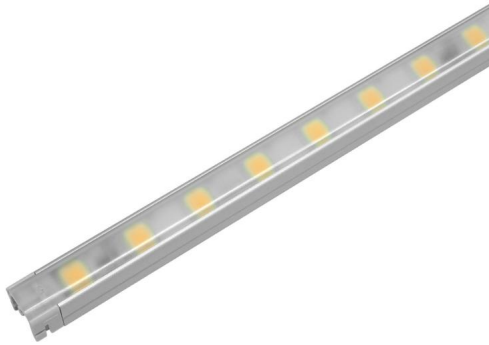

LED FLX Stix NDV (Diva-2) Dimmable

LED FLX Stix NDV (Diva 2) Cool White 4000K 24V 845mm
11W 825 lm

MR. RESISTOR[®]
Lighting Specialist Est. 1968

NDV11A4B24M 4000

11W 825 lm
Quicklink: Q42EE

The LED Diva2 is a slender fixture that fits almost anywhere and is perfect for showcases and retail cabinet displays. It's a little light that packs a big punch and is easy to install with a quick connection system. The Diva can be fixed by either magnets or clips both provided with the fitting.

Key Features

- Dark spot free at the linking point
- Eco friendly product
- Super slim size
- Various mounting method

General

Colour	White
Construction	Plastic
Dimmable	Yes
IP Rating	IP20

Dimmable	Yes
Maximum Connection	55W
Operating Temperature	0°C ~ 40°C

Dimensions

Height	9mm
Length	845mm
Width	11mm

Electrical

Maximum Wattage	11W
Voltage	24V

Light Characteristics

Colour Rendering Index	80
Colour Temperature	4000K Cool White
Lumens	825 lm
Lumens Per Metre	976 lm/m
Lumens Per Watt	75 lm/W
Watts Per Metre	13 W/m

LED FLX Stix NDV (Diva-2) Dimmable

LED FLX Stix NDV (Diva 2) Cool White 4000K 24V 845mm
11W 825 lm

MR. RESISTOR[®]
Lighting Specialist Est. 1968

Fixture with flat diffuser

Fixture with round diffuser

Fixture with square diffuser