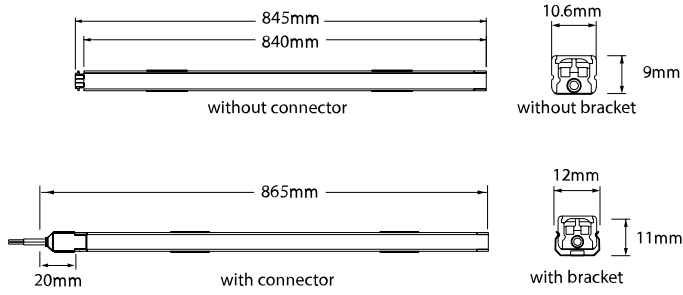

LED FLX Stix NDV (Diva-2) Dimmable

LED FLX Stix NDV (Diva 2) Cool White 4000K 24V 845mm
11W 825 lm

MR. RESISTOR®
Lighting Specialist Est. 1968

Fixture with flat diffuser