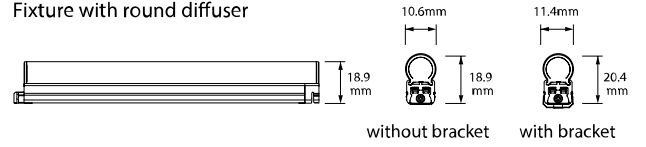

Fixture with round diffuser