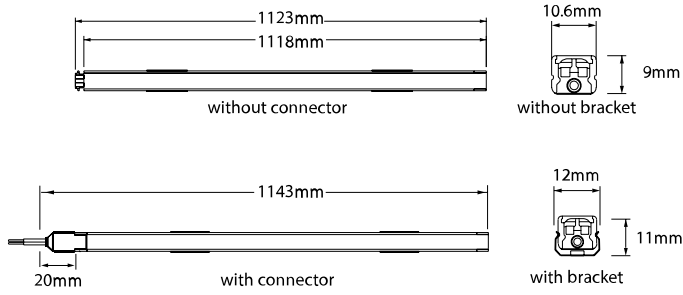

LED FLX Stix NDV (Diva-2) Dimmable

LED FLX Stix NDV (Diva 2) Cool White 4000K 24V 1123mm
15W 1125 lm

Fixture with flat diffuser