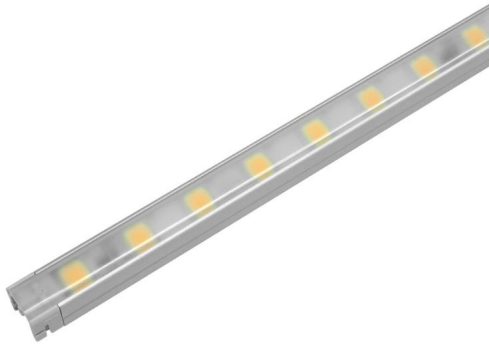

# LED FLX Stix NDV (Diva-2) Dimmable

LED FLX Stix NDV (Diva 2) Cool White 4000K 24V 1123mm  
15W 1125 lm

## NDV15A4B24M 4000

15W 1125 lm

Quicklink: Q42ED

The LED Diva2 is a slender fixture that fits almost anywhere and is perfect for showcases and retail cabinet displays. It's a little light that packs a big punch and is easy to install with a quick connection system. The Diva can be fixed by either magnets or clips both provided with the fitting.

### Key Features

- Dark spot free at the linking point
- Eco friendly product
- Super slim size
- Various mounting method

### Dimensions

Height	9mm
Length	1123mm
Width	11mm