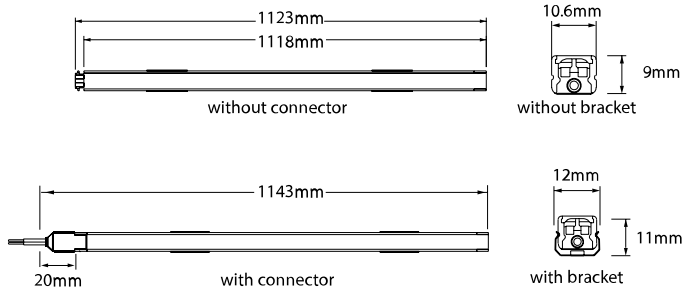

LED FLX Stix NDV (Diva-2) Dimmable

LED FLX Stix NDV (Diva 2) Cool White 4000K 24V 1123mm
15W 1125 lm

MR. RESISTOR®
Lighting Specialist Est. 1968

Fixture with flat diffuser