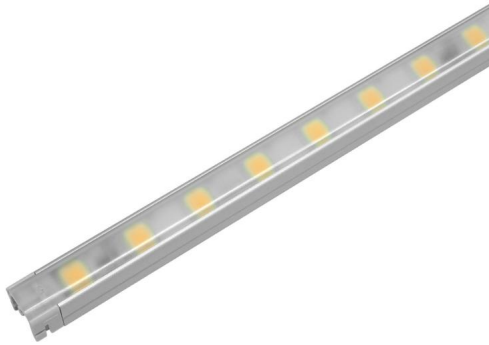

LED FLX Stix NDV (Diva-2) Dimmable

LED FLX Stix NDV (Diva 2) Cool White 4000K 24V 1123mm
15W 1125 lm

MR. RESISTOR[®]
Lighting Specialist Est. 1968

NDV15A4B24M 4000

15W 1125 lm

Quicklink: Q42ED

General

Colour	White
Construction	Plastic
Dimmable	Yes
IP Rating	IP20

Dimmable	Yes
Maximum Connection	55W
Operating Temperature	0°C ~ 40°C

Dimensions

Height	9mm
Length	1123mm
Width	11mm

Electrical

Maximum Wattage	15W
Voltage	24V

Light Characteristics

Colour Rendering Index	80
Colour Temperature	4000K Cool White
Lumens	1125 lm
Lumens Per Metre	1002 lm/m
Lumens Per Watt	75 lm/W
Watts Per Metre	13.4 W/m

The LED Diva2 is a slender fixture that fits almost anywhere and is perfect for showcases and retail cabinet displays. It's a little light that packs a big punch and is easy to install with a quick connection system. The Diva can be fixed by either magnets or clips both provided with the fitting.

Key Features

- Dark spot free at the linking point
- Eco friendly product
- Super slim size
- Various mounting method

LED FLX Stix NDV (Diva-2) Dimmable

LED FLX Stix NDV (Diva 2) Cool White 4000K 24V 1123mm
15W 1125 lm