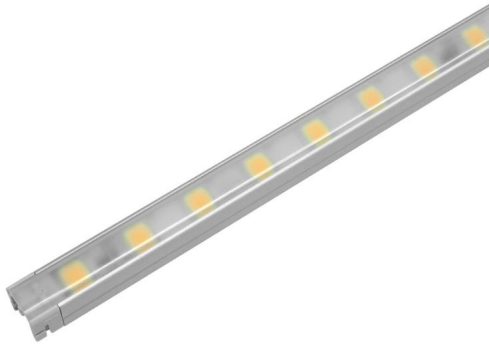

LED FLX Stix NDV (Diva-2) Dimmable

LED FLX Stix NDV (Diva 2) Cool White 4000K 24V 285mm
4W 300 lm

NDV4A4B24M 4000

4W 300 lm
Quicklink: Q42EC

The LED Diva2 is a slender fixture that fits almost anywhere and is perfect for showcases and retail cabinet displays. It's a little light that packs a big punch and is easy to install with a quick connection system. The Diva can be fixed by either magnets or clips both provided with the fitting.

Key Features

- Dark spot free at the linking point
- Eco friendly product
- Super slim size
- Various mounting method

General

Colour	White
Construction	Plastic
Dimmable	Yes
IP Rating	IP20

Dimmable	Yes
Maximum Connection	55W
Operating Temperature	0°C ~ 40°C

Dimensions

Height	9mm
Length	285mm
Width	11mm

Electrical

Maximum Wattage	4W
Voltage	24V

Light Characteristics

Colour Rendering Index	80
Colour Temperature	4000K Cool White
Lumens	300 lm
Lumens Per Metre	1053 lm/m
Lumens Per Watt	75 lm/W
Watts Per Metre	14 W/m

LED FLX Stix NDV (Diva-2) Dimmable

LED FLX Stix NDV (Diva 2) Cool White 4000K 24V 285mm
4W 300 lm

Fixture with flat diffuser

Fixture with round diffuser

Fixture with square diffuser