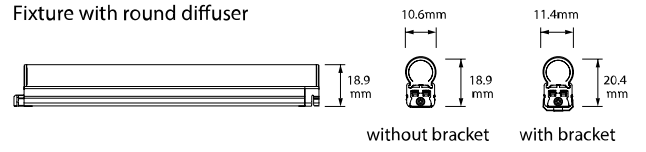

Fixture with round diffuser