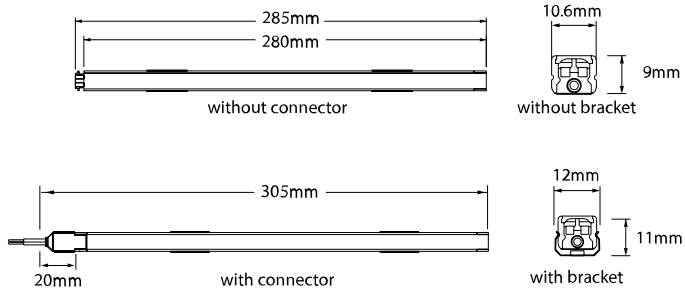

LED FLX Stix NDV (Diva-2) Dimmable

LED FLX Stix NDV (Diva 2) Cool White 4000K 24V 285mm
4W 300 lm

Fixture with flat diffuser