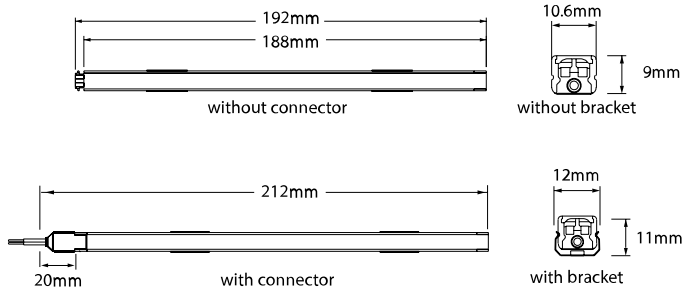

LED FLX Stix NDV (Diva-2) Dimmable

LED Linear Light FLX Stix NDV (Diva 2) Cool White 4000K 24V 192mm
3W 225 lm

Fixture with flat diffuser