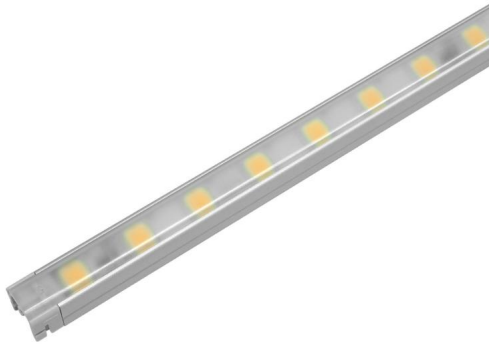

LED FLX Stix NDV (Diva-2) Dimmable

LED Linear Light FLX Stix NDV (Diva 2) Cool White 4000K 24V 192mm
3W 225 lm

NDV3A4B24M 4000

3W 225 lm
Quicklink: Q42EA

The LED Diva2 is a slender fixture that fits almost anywhere and is perfect for showcases and retail cabinet displays. It's a little light that packs a big punch and is easy to install with a quick connection system. The Diva can be fixed by either magnets or clips both provided with the fitting.

Key Features

- Dark spot free at the linking point
- Eco friendly product
- Super slim size
- Various mounting method

General

Colour	White
Construction	Plastic
Dimmable	Yes
IP Rating	IP20

Dimmable	Yes
Maximum Connection	55W
Operating Temperature	0°C ~ 40°C

Dimensions

Height	9mm
Length	192mm
Width	11mm

Electrical

Maximum Wattage	3W
Voltage	24V

Light Characteristics

Colour Rendering Index	80
Colour Temperature	4000K Cool White
Lumens	225 lm
Lumens Per Metre	1172 lm/m
Lumens Per Watt	75 lm/W
Watts Per Metre	15.6 W/m

LED FLX Stix NDV (Diva-2) Dimmable

LED Linear Light FLX Stix NDV (Diva 2) Cool White 4000K 24V 192mm
3W 225 lm

Fixture with flat diffuser

Fixture with round diffuser

Fixture with square diffuser