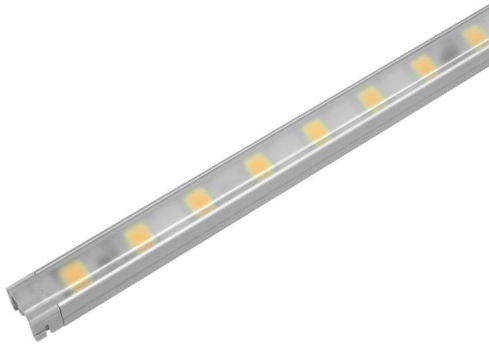

LED FLX Stix NDV (Diva-2) Dimmable

LED Linear Light FLX Stix NDV (Diva 2) Cool White 4000K 24V 192mm
3W 225 lm

MR. RESISTOR[®]
Lighting Specialist Est. 1968

NDV3A4B24M 4000

3W 225 lm

Quicklink: Q42EA

The LED Diva2 is a slender fixture that fits almost anywhere and is perfect for showcases and retail cabinet displays. It's a little light that packs a big punch and is easy to install with a quick connection system. The Diva can be fixed by either magnets or clips both provided with the fitting.

Key Features

- Dark spot free at the linking point
- Eco friendly product
- Super slim size
- Various mounting method

General

Colour	White
Construction	Plastic
Dimmable	Yes
IP Rating	IP20

Dimmable	Yes
Maximum Connection	55W
Operating Temperature	0°C ~ 40°C

Dimensions

Height	9mm
Length	192mm
Width	11mm

Electrical

Maximum Wattage	3W
Voltage	24V

Light Characteristics

Colour Rendering Index	80
Colour Temperature	4000K Cool White
Lumens	225 lm
Lumens Per Metre	1172 lm/m
Lumens Per Watt	75 lm/W
Watts Per Metre	15.6 W/m

LED FLX Stix NDV (Diva-2) Dimmable

LED Linear Light FLX Stix NDV (Diva 2) Cool White 4000K 24V 192mm
3W 225 lm

MR. RESISTOR[®]
Lighting Specialist Est. 1968

Fixture with flat diffuser

Fixture with round diffuser