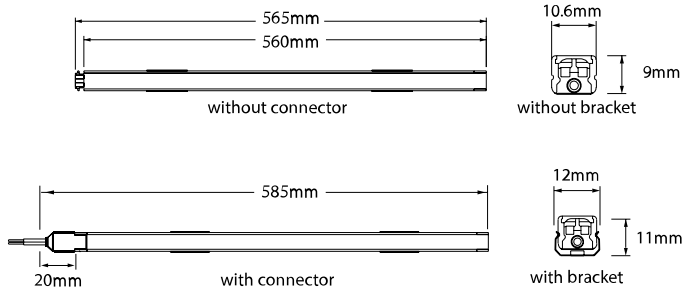

LED FLX Stix NDV (Diva-2) Dimmable

LED FLX Stix NDV (Diva 2) Warm White 2700K 24V 565mm
7W 525 lm

MR. RESISTOR®
Lighting Specialist Est. 1968

Fixture with flat diffuser