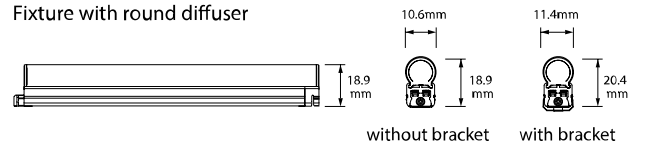

Fixture with round diffuser