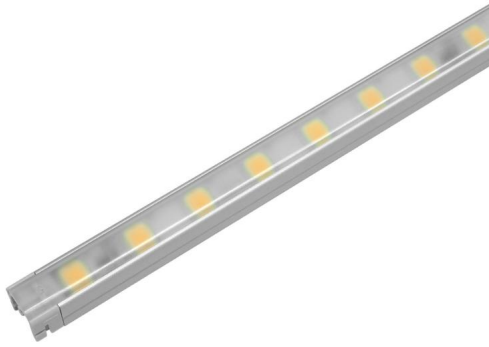

LED FLX Stix NDV (Diva-2) Dimmable

LED FLX Stix NDV (Diva 2) Warm White 2700K 24V 565mm
7W 525 lm

MR. RESISTOR[®]
Lighting Specialist Est. 1968

NDV7A2B24M 2700

7W 525 lm

Quicklink: Q42E2

The LED Diva2 is a slender fixture that fits almost anywhere and is perfect for showcases and retail cabinet displays. It's a little light that packs a big punch and is easy to install with a quick connection system. The Diva can be fixed by either magnets or clips both provided with the fitting.

Key Features

- Dark spot free at the linking point
- Eco friendly product
- Super slim size
- Various mounting method

General

Colour	White
Construction	Plastic
Dimmable	Yes
IP Rating	IP20

Dimmable	Yes
Maximum Connection	55W
Operating Temperature	0°C ~ 40°C

Dimensions

Height	9mm
Length	565mm
Width	11mm

Electrical

Maximum Wattage	7W
Voltage	24V

Light Characteristics

Colour Rendering Index	80
Colour Temperature	2700K Warm White
Lumens	525 lm
Lumens Per Metre	929 lm/m
Lumens Per Watt	75 lm/W
Watts Per Metre	12.4 W/m

LED FLX Stix NDV (Diva-2) Dimmable

LED FLX Stix NDV (Diva 2) Warm White 2700K 24V 565mm
7W 525 lm

MR. RESISTOR[®]
Lighting Specialist Est. 1968

Fixture with flat diffuser

Fixture with round diffuser

Fixture with square diffuser