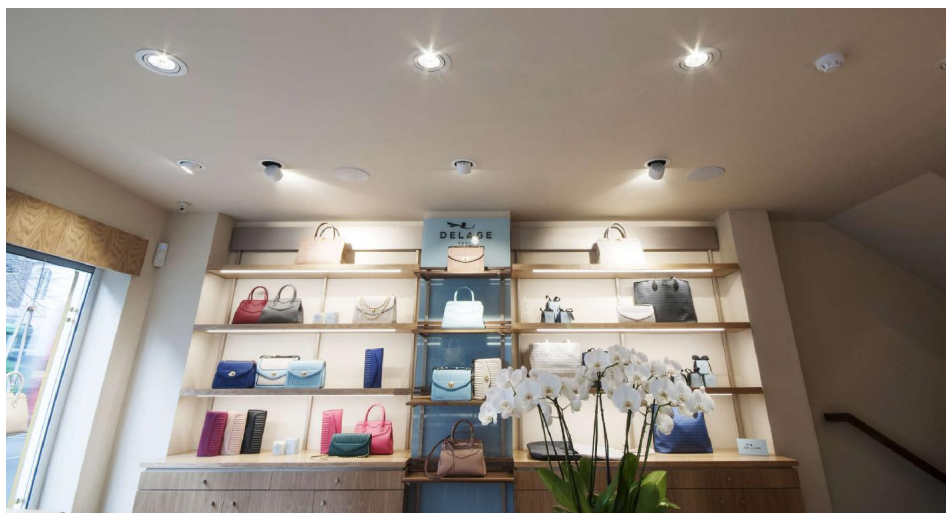

Reality LED AR70

Reality AR70 LED 8W 750lm Dimmable
24° 3000K Warm White

MR. RESISTOR[®]
Lighting Specialist Est. 1968

REAL AR70 WW 24

24° 3000K Warm White
Quicklink: Q4242

General

Cap	SBC / AR70
Colour	Chrome
Construction	Aluminium
Dimmable	Yes

The Dimmable Reality AR70 LED 8W Lamp and driver is an LED lamp that matches a halogen lamp in terms of light source and aesthetics. This is achieved with the use of a single Cree LED chip with a reflector built around it to prevent glare from the light source. The result is truly warm and gives that arc of light we are all used to seeing with halogen.