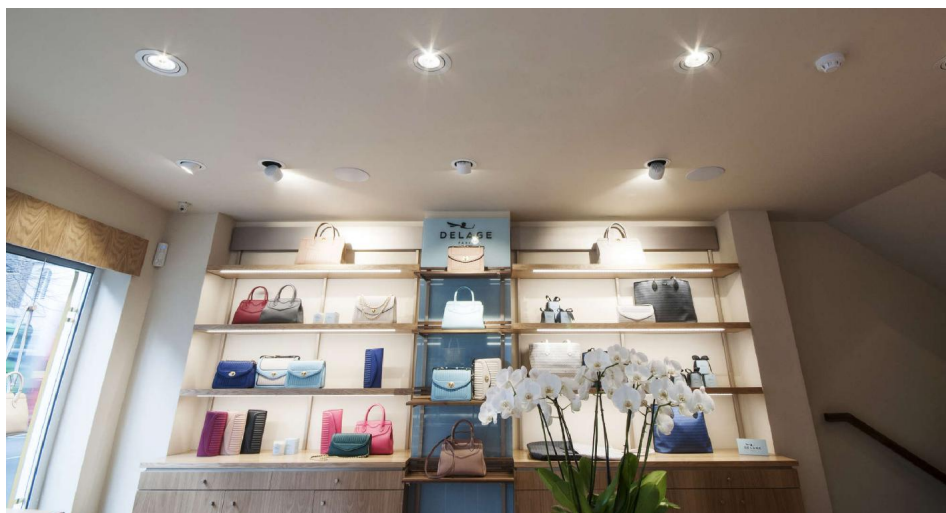

Reality LED AR70

Reality AR70 LED 8W 750lm Dimmable
36° 3000K Warm White

REAL AR70 WW 36

36° 3000K Warm White
Quicklink: Q4241

General

Cap	SBC / AR70
Construction	Aluminium
Dimmable	Yes

Dimmable	Yes
LED Type	Cree

The Dimmable Reality AR70 LED 8W Lamp and driver is an LED lamp that matches a halogen lamp in terms of light source and aesthetics. This is achieved with the use of a single Cree LED chip with a reflector built around it to prevent glare from the light source. The result is truly warm and gives that arc of light we are all used to seeing with halogen.