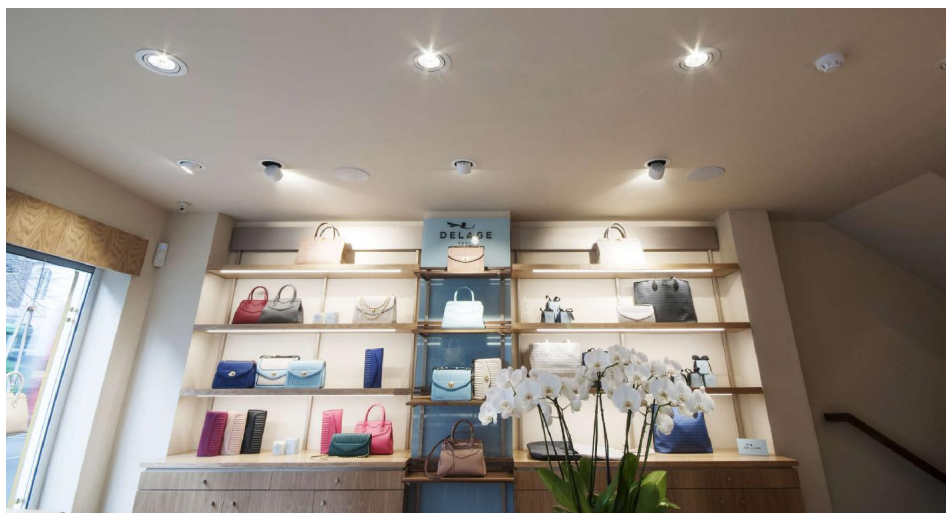

# Reality LED AR70

Reality AR70 LED 8W 750lm Dimmable  
36° 3000K Warm White

**MR. RESISTOR**<sup>®</sup>  
Lighting Specialist Est. 1968