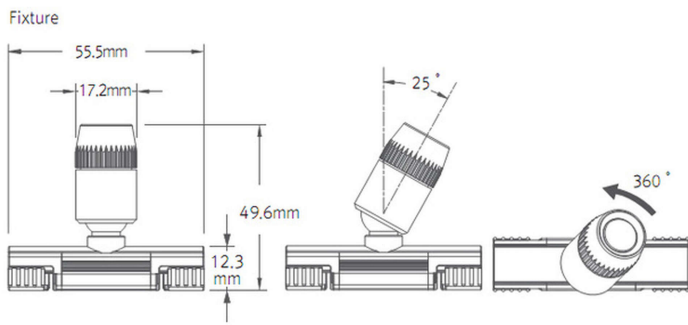

LED Monorail Dimmable

Mini LED Monorail Spotlight
4000K Cool White Silver

MNR-Rail extrusion line