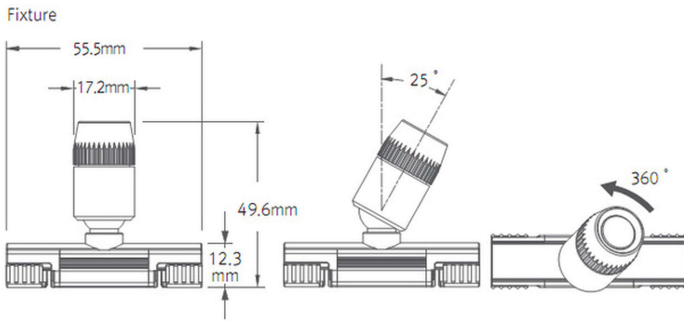

LED Monorail Dimmable

Mini LED Monorail Spotlight
4000K Cool White Silver

MR. RESISTOR®
Lighting Specialist Est. 1968

MNR-Rail extrusion line