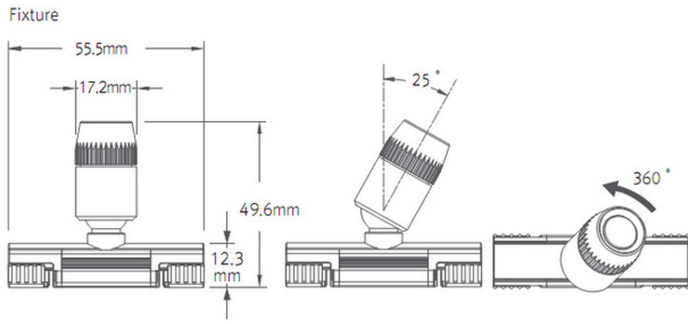

LED Monorail Dimmable

Mini LED Monorail Spotlight
3000K Warm White Silver

MNR-Rail extrusion line