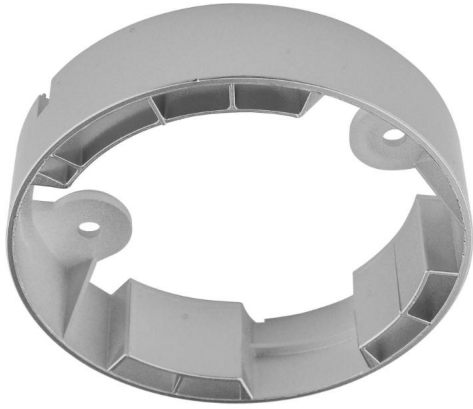

LED FLX Spot (Diva 2)

LED FLX Spot (Diva 2) Ring Bracket

Plastic Silver

DVSMR SLV

Plastic Silver

Quicklink: Q420C

The LED Diva2 Ring Bracket is for use with the LED Diva2 Spot for bracket mounting installation.

Please note: this bracket will not fit the Diva2 Adjustable Spotlight.

General

Colour	Silver
Construction	Plastic

Dimensions

Depth	19mm
Diameter	75mm