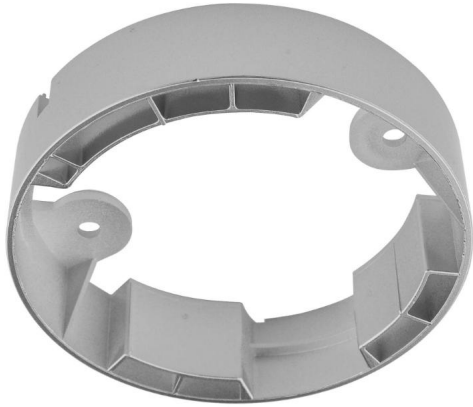

LED FLX Spot (Diva 2)

LED FLX Spot (Diva 2) Ring Bracket
Plastic Silver

MR. RESISTOR[®]
Lighting Specialist Est. 1968

DVSMR SLV

Plastic Silver
Quicklink: Q420C

The LED Diva2 Ring Bracket is for use with the LED Diva2 Spot for bracket mounting installation.

Please note: this bracket will not fit the Diva2 Adjustable Spotlight.

General

Colour Silver
Construction Plastic

Dimensions

Depth 19mm
Diameter 75mm