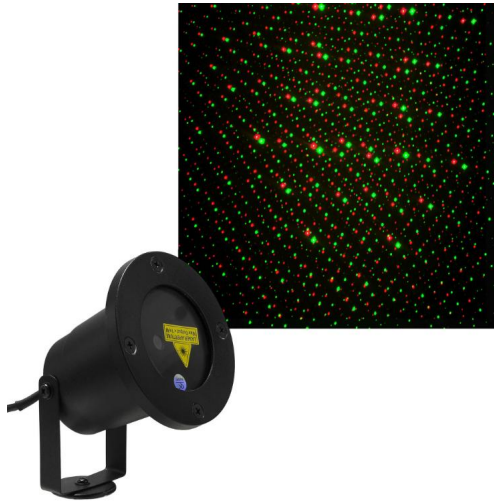

# X Firefly Laser Spike Light

X Firefly Laser Garden Special Effect Spike Light  
Green / Red 12V

## LASER X-23P BLK

Green / Red 12V  
Quicklink: Q41D0

### Electrical

Maximum Wattage	10W
Voltage	12V

X Firefly Laser Special effect garden spike light, illuminate any garden or outdoor area with a 1000 point laser spike light. Available in green and colour changing red and green lasers, the X Firefly can cover large areas and reach areas traditional lighting can not.

## Features

- High powered industrial diode laser.
- Fitting has large heat sink for excellent heat dissipation.
- 12V, 2A high power adapter for extended life.
- Garden lighting for tree and wall, more than 1000 lighting points spread on tree or wall
- Suitable for indoor and outdoor use, great for parties
- Waterproof design, easy for yard decoration - perfect for holiday seasons
- Aluminum body, strong structure, plug and play system.
- Operated by Remote control - Control On and Off plus flashing and static light.
- Projection Max area: 10x10m.