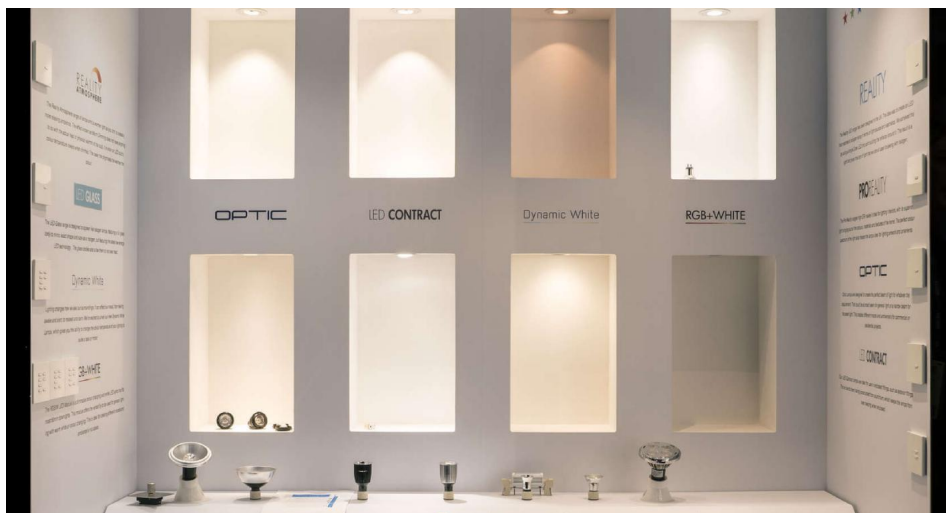

# Pro Reality LED GU10

Pro Reality GU10 LED 9W 800lm CRI93 Dimmable  
10° 3000K Warm White

**MR. RESISTOR**<sup>®</sup>  
Lighting Specialist Est. 1968