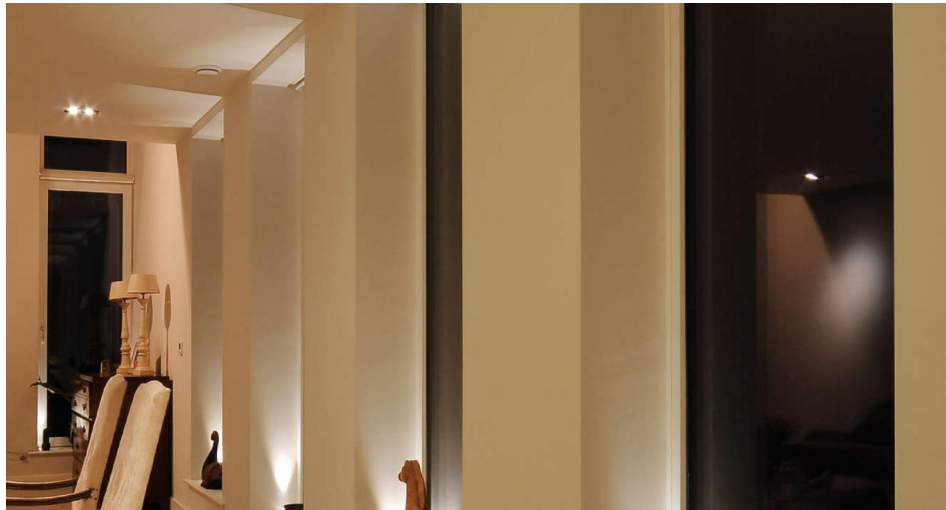

Phantom Round LED

Phantom Polished Steel Round 40° RGB 350mA
RGB 3W

AL2118 RD PS RGB

RGB 3W

Quicklink: Q416A

General

Colour	Polished Steel
Construction	Steel / Plastic
Dimmable	Yes
IP Rating	IP68

Dimmable	Yes
LED Type	High Power

The **Phantom Round 40° RGB** is a small recessed uplight that can be used in floors and walls. It is rated IP68, allowing it to be fitted into wet areas such as shower cubicles or outside in decking. It can be placed in zones 0, 1 and 2 of bathrooms, offering full flexibility in its placement. Constructed from marine grade steel and frosted glass.