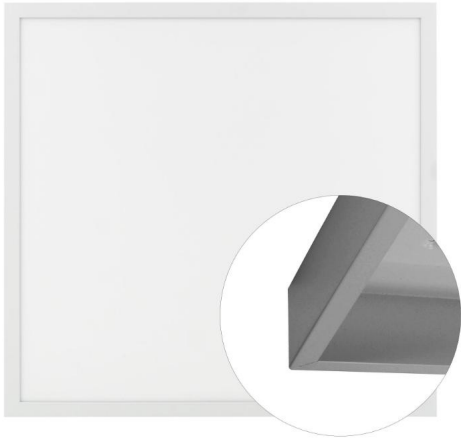

LED Panel Surface Box

LED Panel 24V 600 x 600 mm Surface Silver Box Kit
4000K Cool White 40W

LED PANEL SMS 40W CW

4000K Cool White 40W
Quicklink: Q4158

General

Colour	Silver
Construction	Aluminium
Dimmable	Yes
IP Rating	IP40
Dimmable	Yes
LED Type	SMD2835
Operating Temperature	-20°C - +40°C

Dimensions

Depth	80mm
Length	600mm
Width	600mm

Electrical

Maximum Wattage	40W
Voltage	24V DC

Light Characteristics

Beam Angle	120°
Colour Rendering Index	80
Colour Temperature	4000K Cool White
Lumens	4400 lm
Lumens Per Watt	110 lm/W

The **LED Surfaced Panel Light Box** range features the latest in LED technology. The panels are suitable for commercial and domestic applications, included with the LED Panel is a surfaced mounting box for ceilings in which panels can't be recessed into the ceiling. These panels are ideally suited for office lighting and for meeting rooms and corridors.

Key Features

- IP40 rated
 - LED type: SMD2835 160lm/W (110lm/W in the actual fitting)
 - Light emitting angle: 120°
 - No Flicker
 - LM80
 - CRI80
 - UGR21
 - Diffuser plate with light transmittance of 98% (1.5mm thickness)
 - Different installations and applications possible
-