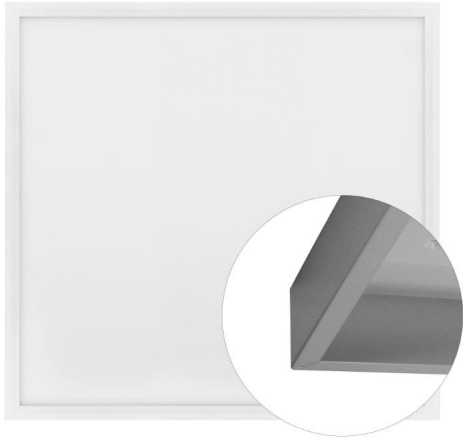

LED Panel Surface Box

LED Panel 24V 600 x 600 mm Surface Silver Box Kit
RGBC 4000K Cool White 36W

LED PANEL SMS36W RGBC

RGBC 4000K Cool White 36W
Quicklink: Q4157

General

Colour	Silver
Construction	Aluminium
Dimmable	Yes
IP Rating	IP40
Operating Temperature	-20°C - +40°C

Dimensions

Depth	80mm
Length	600mm
Width	600mm

Electrical

Maximum Wattage	36W
Voltage	24V DC

Light Characteristics

Beam Angle	210°
Colour Rendering Index	80
Colour Temperature	4000K Cool White
Lumens	3600 lm
Lumens Per Watt	100 lm/W

The **LED Surfaced Panel Light Box** range features the latest in LED technology. The panels are suitable for commercial and domestic applications, included with the LED Panel is a surfaced mounting box for ceilings in which panels can't be recessed into the ceiling. These panels are ideally suited for office lighting and for meeting rooms and corridors.

The RGBW panels are colour change and white, giving the ability to choose either white or any colour or hue. This is ideal for creating different moods and ambiances in a space.

Key Features

- IP40 rated
 - LED type: SMD5050+SMD2835
 - Light emitting angle: 120°
 - No Flicker
 - LM80
 - CRI80
 - UGR 21
 - Diffuser plate with light transmittance of 98% (1.5mm thickness)
 - Different installations and applications possible
-