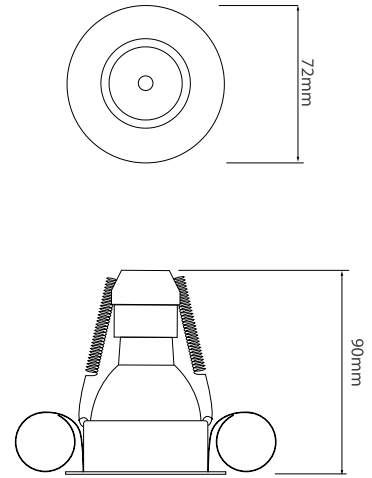

## MR3025 FR/NKL

50W Nickel  
Quicklink: Q406F

The 50mm Fixed Downlight holds a 50mm lamp. The downlight uses a spring retention system for easy installation and lamp changing. This fitting has a baffle reducing glare.

### Dimensions

Cut Out	64mm (Diameter)
Diameter	72mm
Minimum Ceiling Depth	86mm (Standard LED), 118mm (Long LED)

# Elegant

Fixed Downlight Baffle Bathroom GU10 240V  
50W Nickel

---

Dimensions using our GU10 LED 7W lamps

Dimensions using our GU10 LED 5W Retro lamps

Dimensions using our LED Module

Dimensions using our LED Module