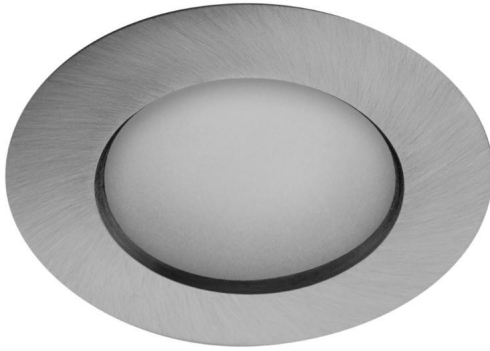

# Elegant

Fixed Downlight Baffle Bathroom GU10 240V  
50W Nickel

## MR3025 FR/NKL

50W Nickel  
Quicklink: Q406F

The 50mm Fixed Downlight holds a 50mm lamp. The downlight uses a spring retention system for easy installation and lamp changing. This fitting has a baffle reducing glare.

### General

Cap	GU10
Colour	Nickel
Construction	Die-Cast Aluminium
Dimmable	Yes
IP Rating	IP54

### Dimensions

Cut Out	64mm (Diameter)
Diameter	72mm
Minimum Ceiling Depth	86mm (Standard LED), 118mm (Long LED)