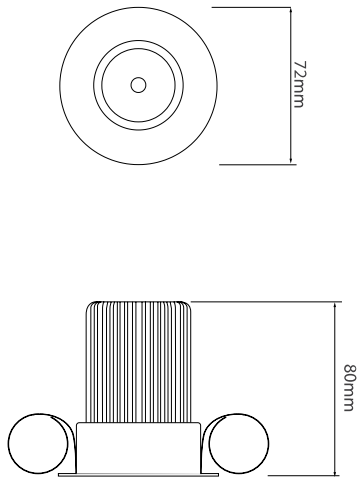

## MR3025 FR/NKL

50W Nickel  
Quicklink: Q406F

The 50mm Fixed Downlight holds a 50mm lamp. The downlight uses a spring retention system for easy installation and lamp changing. This fitting has a baffle reducing glare.

### Dimensions

Cut Out	64mm (Diameter)
Diameter	72mm
Minimum Ceiling Depth	86mm (Standard LED), 118mm (Long LED)

# Elegant

Fixed Downlight Baffle Bathroom GU10 240V  
50W Nickel

---

Dimensions using our GU10 LED 7W lamps

Dimensions using our GU10 LED 5W Retro lamps

Dimensions using our LED Module

Dimensions using our LED Module