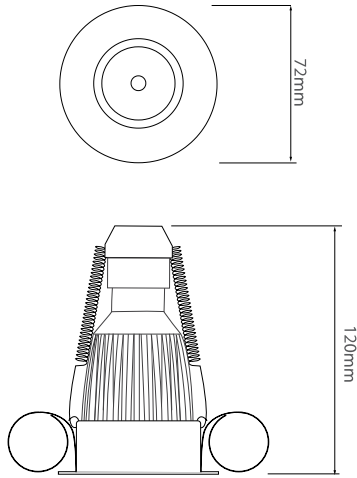

Elegant

Fixed Downlight Baffle Bathroom GU10 240V
50W Nickel

Dimensions using our GU10 LED 7W lamps