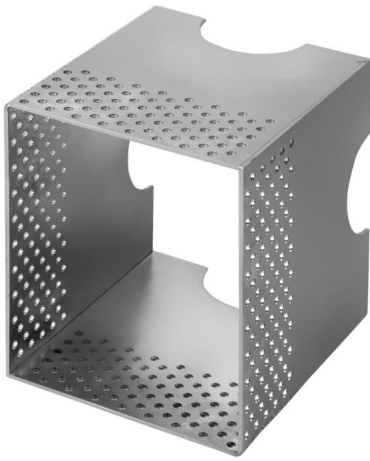

Borgo

Borgo 90 Wall Back Box
Metal

MR. RESISTOR[®]
Lighting Specialist Est. 1968

BORG0 90 6013002

Metal

Quicklink: Q3FFE

A wall box accessory for installation of the Borgo 90 into brick walls.

General

Construction Metal

Dimensions

Depth 100mm

Height 108mm

Width 87mm