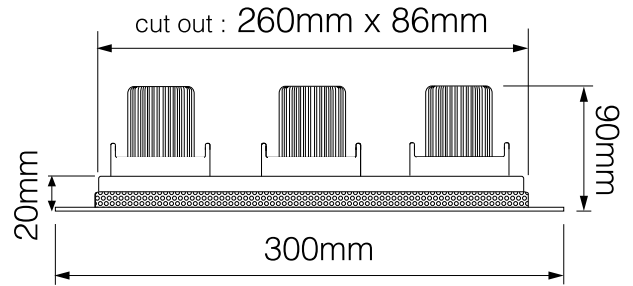

Trimless Downlights with Retro LED Module