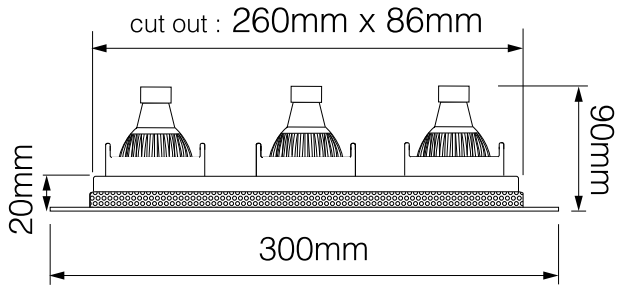

Trimless Square Metal

Trimless Triple Square Adjustable Downlight MR16 12V
White 150W

Trimless Downlights with LED MR16 Lamp