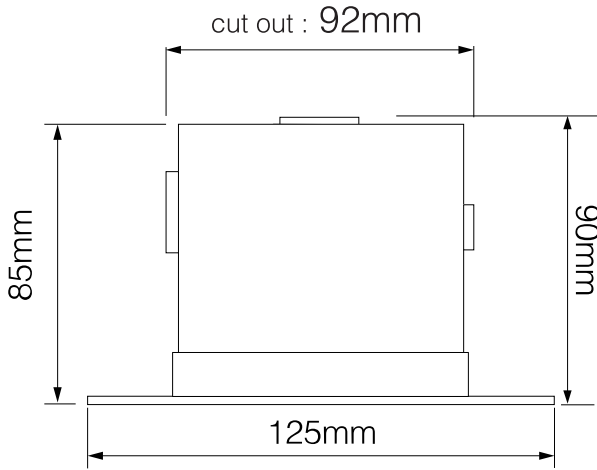

Trimless Round Metal

Trimless Round Fire Rated Adjustable Downlight MR16 12V
White 50W

Trimless Downlights with LED Reality MR16