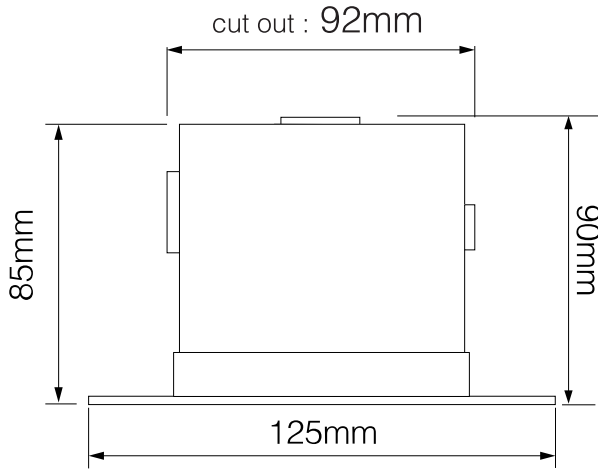

Trimless Round Metal

Trimless Round Fire Rated Adjustable Downlight MR16 12V
White 50W

Trimless Downlights with LED Reality MR16