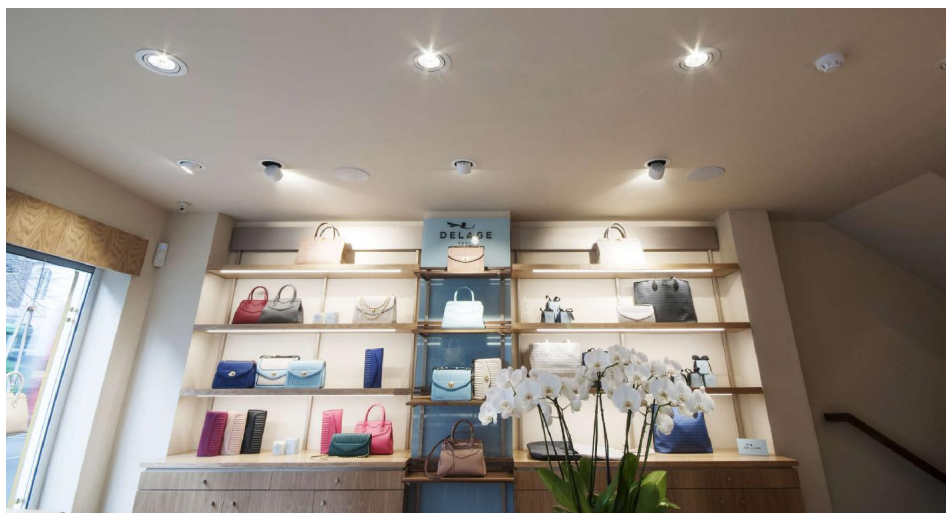

Reality LED AR70

Reality AR70 LED 8W 750lm Dimmable
36° 2700K Warm White

MR. RESISTOR[®]
Lighting Specialist Est. 1968

REAL AR70 INT 36

36° 2700K Warm White
Quicklink: Q3F5F

General

Cap	SBC / AR70
Construction	Aluminium
Dimmable	Yes

The Dimmable Reality AR70 LED 8W Lamp and driver is an LED lamp that matches a halogen lamp in terms of light source and aesthetics. This is achieved with the use of a single Cree LED chip with a reflector built around it to prevent glare from the light source. The result is truly warm and gives that arc of light we are all used to seeing with halogen.