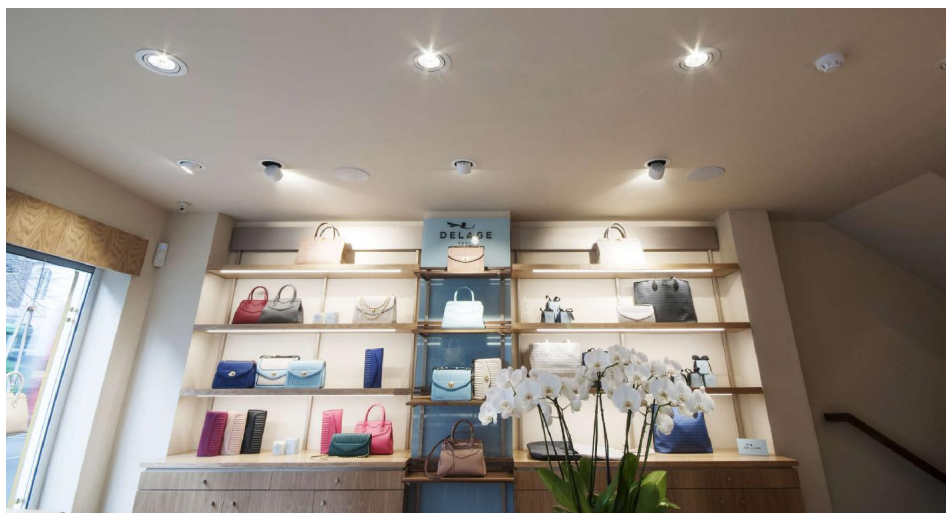

# Reality LED AR70

Reality AR70 LED 8W 750lm Dimmable  
24° 2700K Warm White

**MR. RESISTOR**<sup>®</sup>  
Lighting Specialist Est. 1968