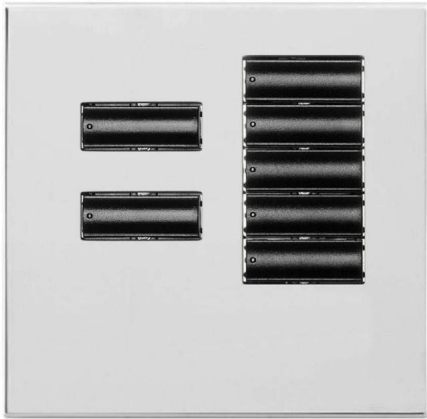

QS Keypads - European

Lutron European Wall Switch Plate

Satin Chrome 7 Button Plate

QSWER-7BRLN-SC

Satin Chrome 7 Button Plate

Quicklink: Q3F4F

General

Colour Chrome

The **Lutron European** range of **Wall Switches** is specifically designed for use with the Lutron Grafik Eye QS System. Available with ten different button combinations for scene control. The five button and the eight button switches also have the option of being operated by IR for use with a remote control. Control lights blinds of a combination of both. Each keypad includes two built-in contact closures.
